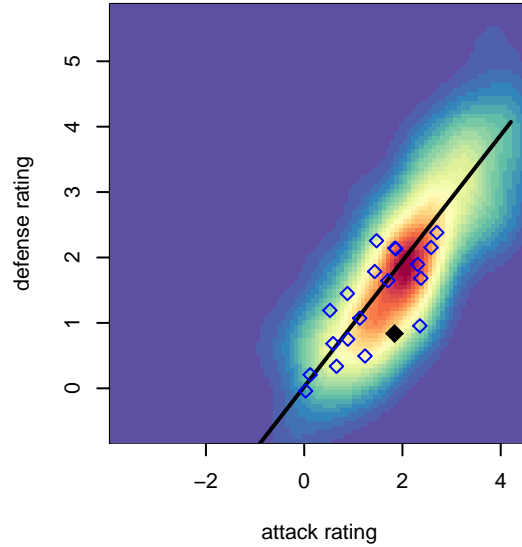

Blackhills FC Black G00

Blackhills FC
 Olympia, WA
 G00 total strength=1186
 attack=6.29 defense=2.31
 fall league = Win RCL G00 Div 4

alt names used:
 Blackhills FC G 00 Black A
 BLACKHILLS FC G 00 BLACK A (WA)
 Blackhills FC G00 Black A
 Blackhills FC G 00 Black A
 Blackhills FC G 00 Black A

Venues played:
 2015 Capital Cup GU15
 2015 Nike Crossfire Challenge Gold Group U15
 2015 Win RCL G00 Div 4
 2015 WYS Presidents Cup G00 Division 2

Blackhills FC Black G00
 Dots are actual minus expected GF (blue circles) and GA (red triangles).
 Blue line is smoothed change in attack strength. Red is smoothed change in defense strength.

**attack and defense variance (black dot)
relative to other teams
and top 10 in region**

**attack and defense rating
relative to others at age
and all opponents in last 13 months**

Performance relative to 13 month average