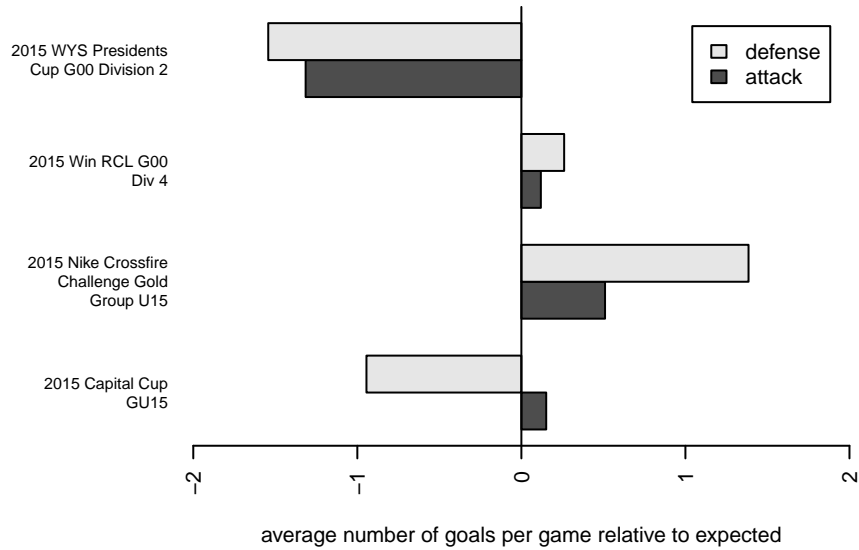

Blackhills FC Black G00

Blackhills FC
 Olympia, WA
 G00 total strength=1186
 attack=6.29 defense=2.31
 fall league = Win RCL G00 Div 4

alt names used:
 Blackhills FC G 00 Black A
 BLACKHILLS FC G 00 BLACK A (WA)
 Blackhills FC G00 Black A
 Blackhills FC G 00 Black A
 Blackhills FC G 00 Black A

Venues played:
 2015 Capital Cup GU15
 2015 Nike Crossfire Challenge Gold Group U15
 2015 Win RCL G00 Div 4
 2015 WYS Presidents Cup G00 Division 2

Blackhills FC Black G00
 Dots are actual minus expected GF (blue circles) and GA (red triangles).
 Blue line is smoothed change in attack strength. Red is smoothed change in defense strength.

**attack and defense variance (black dot)
relative to other teams
and top 10 in region**

**attack and defense rating
relative to others at age
and all opponents in last 13 months**

Performance relative to 13 month average