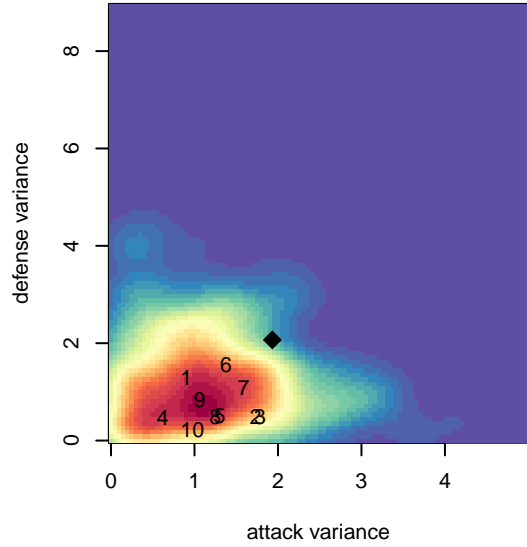

Blackhills FC Black G00

Blackhills FC
 Olympia, WA
 G00 total strength=1186
 attack=6.29 defense=2.31
 fall league = Win RCL G00 Div 4

alt names used:
 Blackhills FC G 00 Black A
 BLACKHILLS FC G 00 BLACK A (WA)
 Blackhills FC G00 Black A
 Blackhills FC G 00 Black A
 Blackhills FC G 00 Black A

Venues played:
 2015 Capital Cup GU15
 2015 Nike Crossfire Challenge Gold Group U15
 2015 Win RCL G00 Div 4
 2015 WYS Presidents Cup G00 Division 2

Blackhills FC Black G00
 Dots are actual minus expected GF (blue circles) and GA (red triangles).
 Blue line is smoothed change in attack strength. Red is smoothed change in defense strength.

**attack and defense variance (black dot)
relative to other teams
and top 10 in region**

**attack and defense rating
relative to others at age
and all opponents in last 13 months**

Performance relative to 13 month average