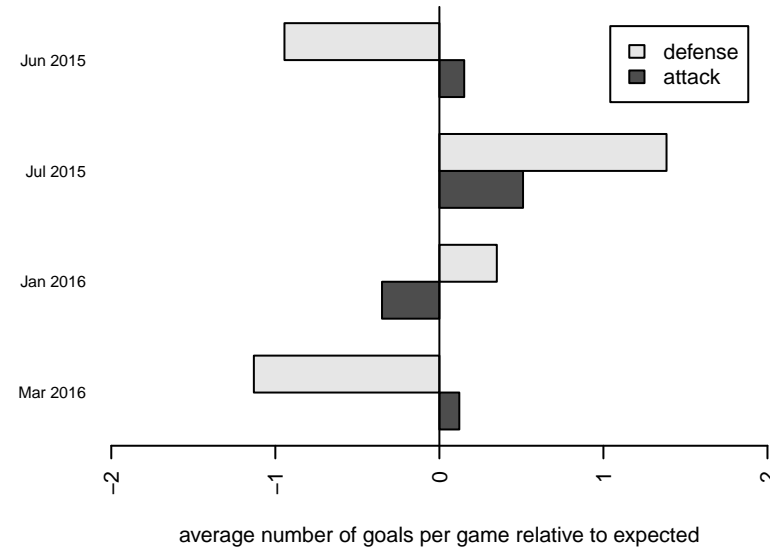

Performance relative to 13 month average