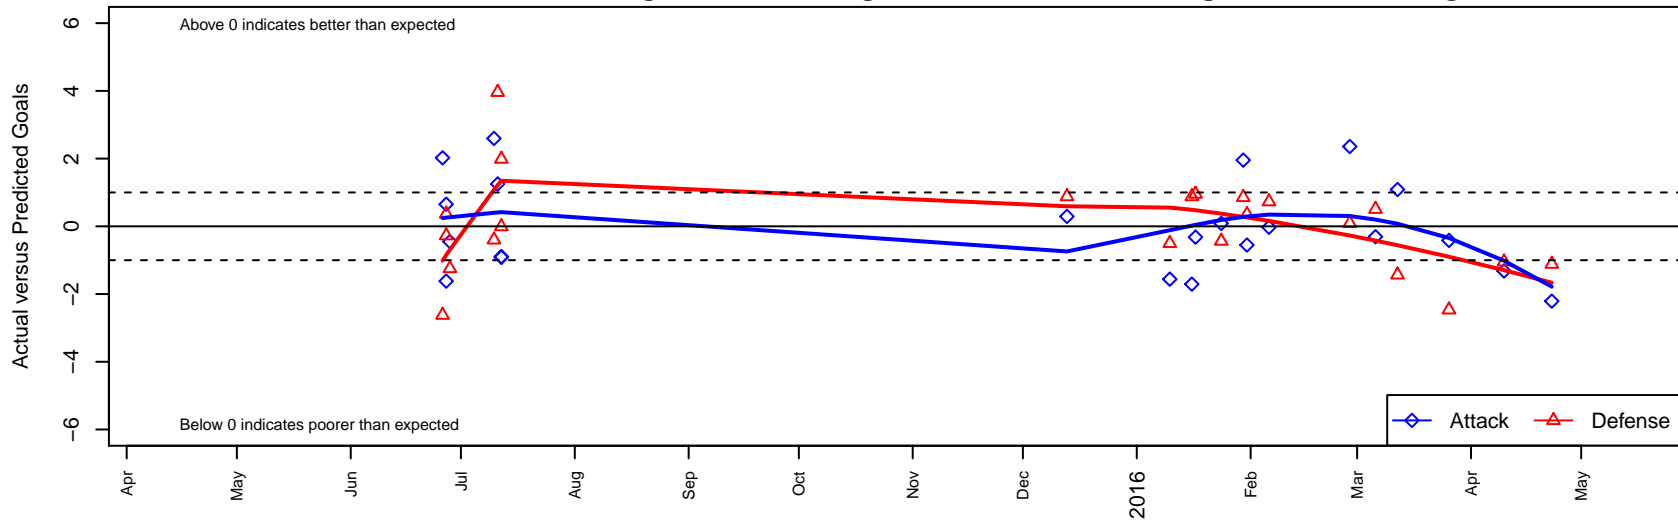

Blackhills FC Black G00

Blackhills FC
 Olympia, WA
 G00 total strength=1186
 attack=6.29 defense=2.31
 fall league = Win RCL G00 Div 4

alt names used:
 Blackhills FC G 00 Black A
 BLACKHILLS FC G 00 BLACK A (WA)
 Blackhills FC G00 Black A
 Blackhills FC G 00 Black A
 Blackhills FC G 00 Black A

Venues played:
 2015 Capital Cup GU15
 2015 Nike Crossfire Challenge Gold Group U15
 2015 Win RCL G00 Div 4
 2015 WYS Presidents Cup G00 Division 2

Blackhills FC Black G00
 Dots are actual minus expected GF (blue circles) and GA (red triangles).
 Blue line is smoothed change in attack strength. Red is smoothed change in defense strength.

**attack and defense variance (black dot)
relative to other teams
and top 10 in region**

**attack and defense rating
relative to others at age
and all opponents in last 13 months**

Performance relative to 13 month average