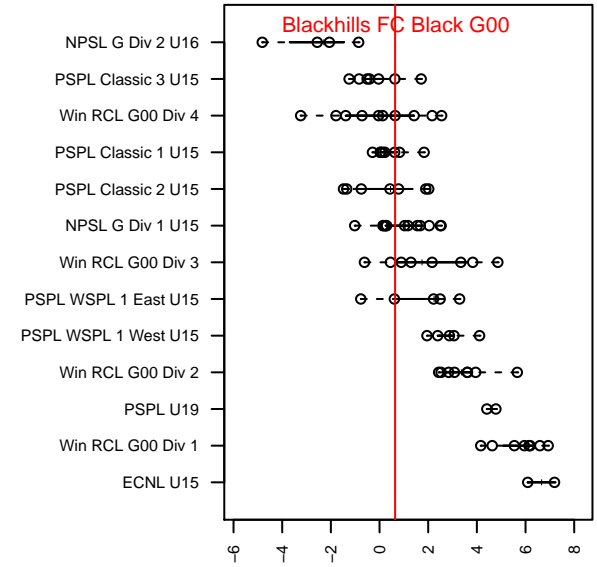

Blackhills FC Black G00

Blackhills FC
 Olympia, WA
 G00 total strength=1186
 attack=6.29 defense=2.31
 fall league = Win RCL G00 Div 4

alt names used:
 Blackhills FC G 00 Black A
 BLACKHILLS FC G 00 BLACK A (WA)
 Blackhills FC G00 Black A
 Blackhills FC G 00 Black A
 Blackhills FC G 00 Black A

Venues played:
 2015 Capital Cup GU15
 2015 Nike Crossfire Challenge Gold Group U15
 2015 Win RCL G00 Div 4
 2015 WYS Presidents Cup G00 Division 2

Blackhills FC Black G00
 Dots are actual minus expected GF (blue circles) and GA (red triangles).
 Blue line is smoothed change in attack strength. Red is smoothed change in defense strength.

**attack and defense variance (black dot)
relative to other teams
and top 10 in region**

**attack and defense rating
relative to others at age
and all opponents in last 13 months**

Performance relative to 13 month average